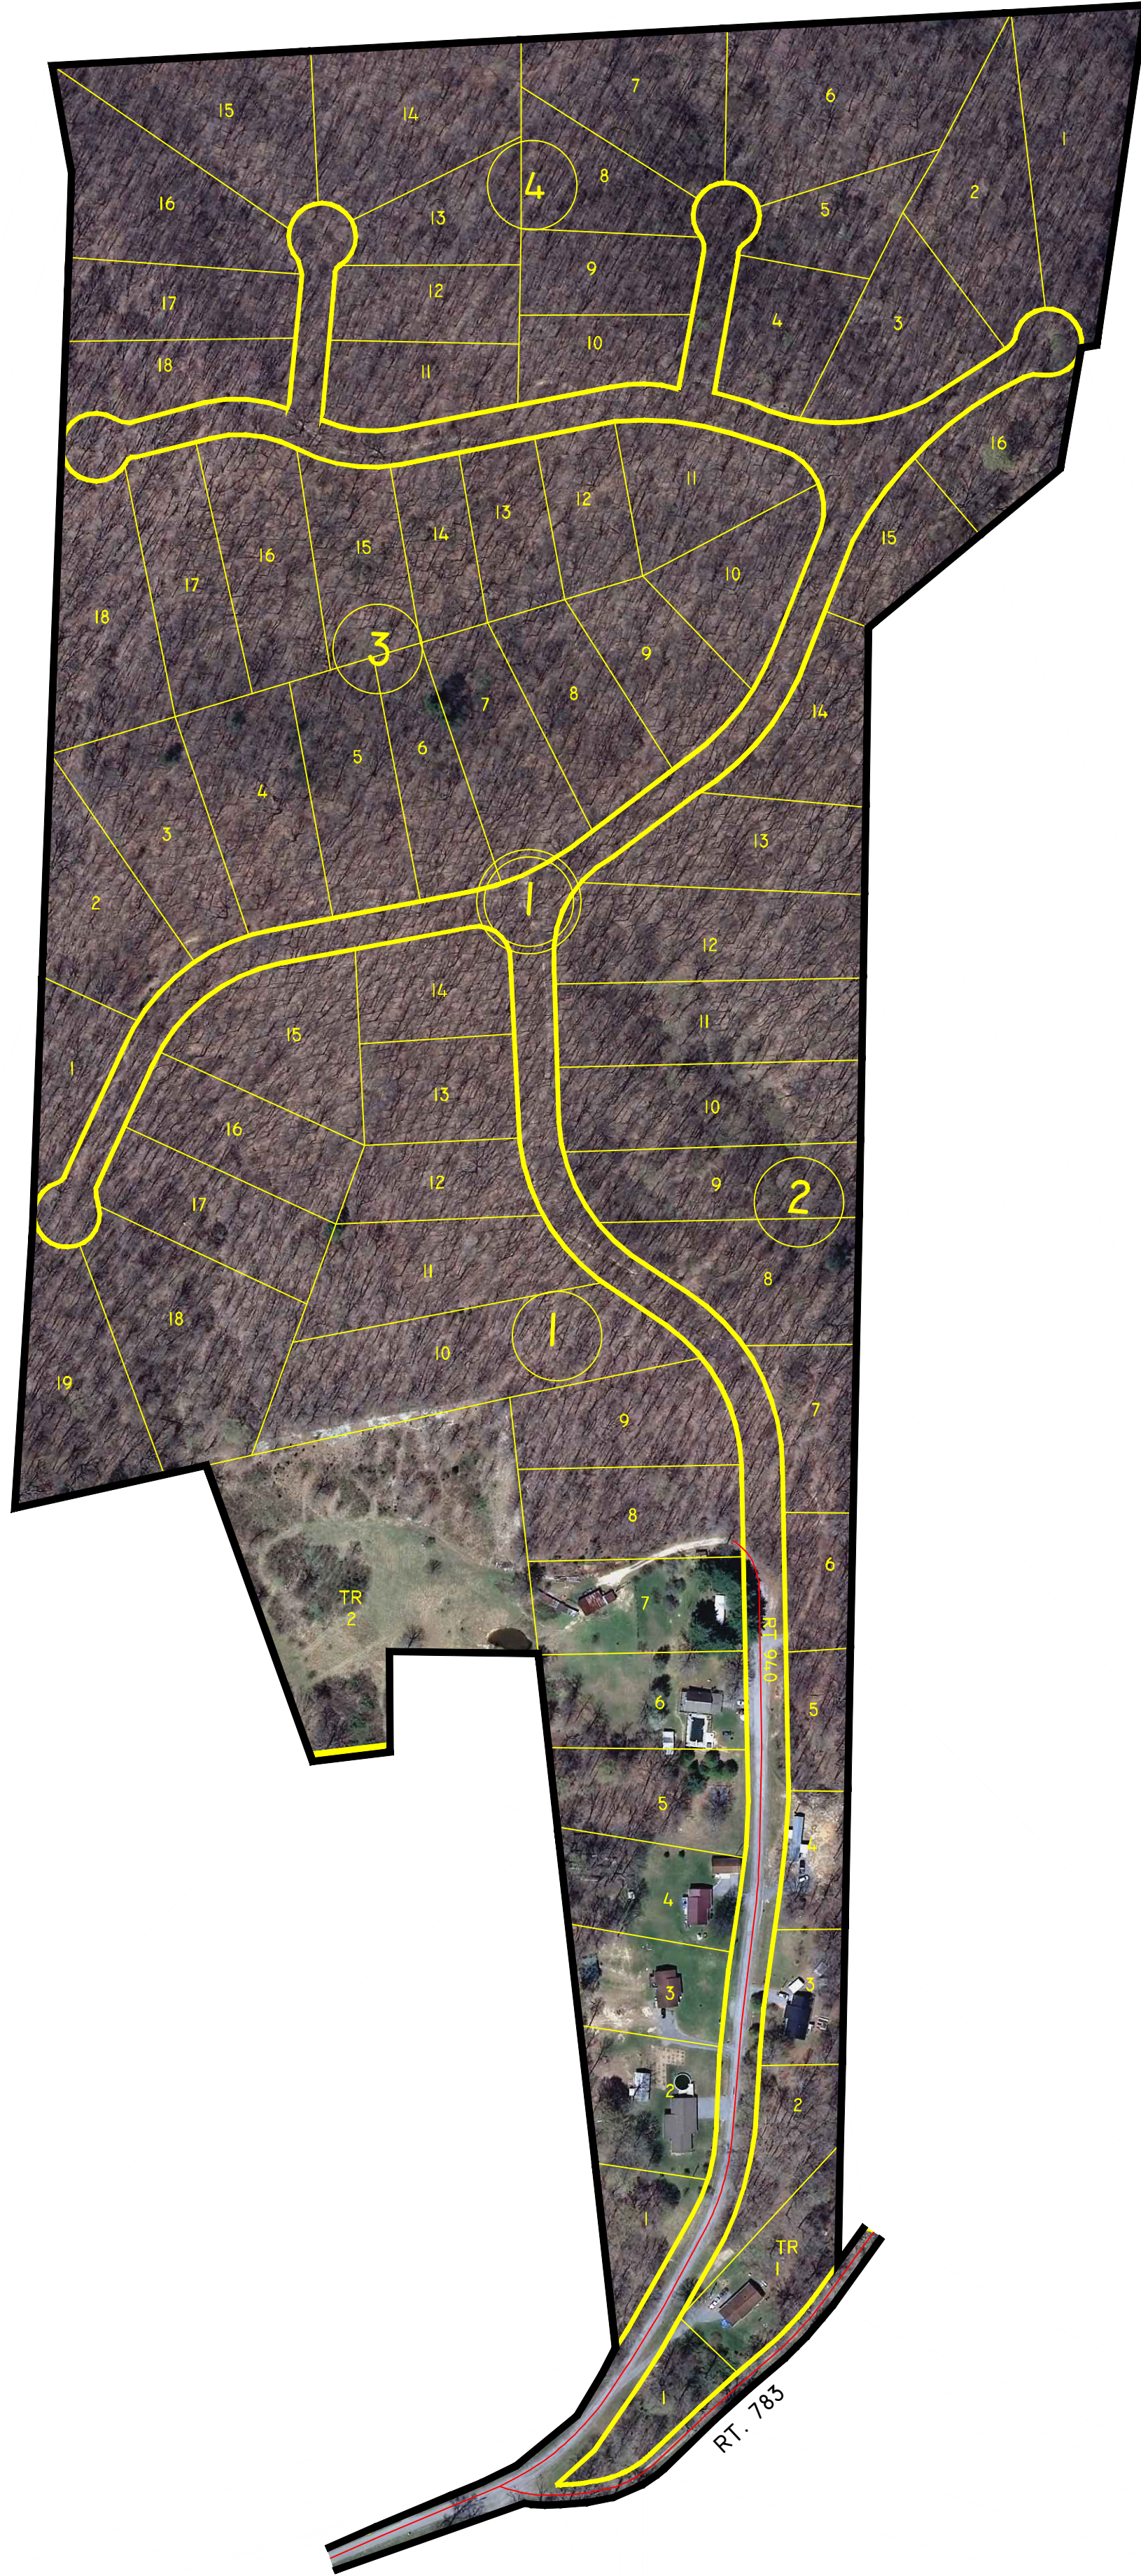

LEE COUNTY, VIRGINIA

① TANBARK ESTATES - P.B. A, SLIDE 67,68

JONESVILLE
MAGISTERIAL
DISTRICT

SECTION 53
INSERT E

DISCLAIMER:

THE INFORMATION SHOWN HEREON IS NOT BASED ON A CURRENT FIELD SURVEY. IT WAS COMPILED FROM PRIOR COUNTY TAX MAPS, SUBDIVISION PLATS, PARTITION PLATS, AERIAL PHOTOGRAPHY AND OTHER SOURCES. PLEASE NOTIFY THE LEE COUNTY COMMISSIONER OF THE REVENUE OFFICE IF ANY ERRORS OR OMISSIONS OCCUR. LEE COUNTY WILL NOT BE LIABLE FOR ANY DAMAGES, THAT MAY ARISE FROM THE USE OF THIS MAP. PROPERTY LINES AS SHOWN ARE SUBJECT TO A CURRENT FIELD SURVEY BY A CERTIFIED VIRGINIA LAND SURVEYOR. AERIAL IMAGERY ©2011 COMMONWEALTH OF VIRGINIA.

VICINITY MAP: 1" = 5 MILES